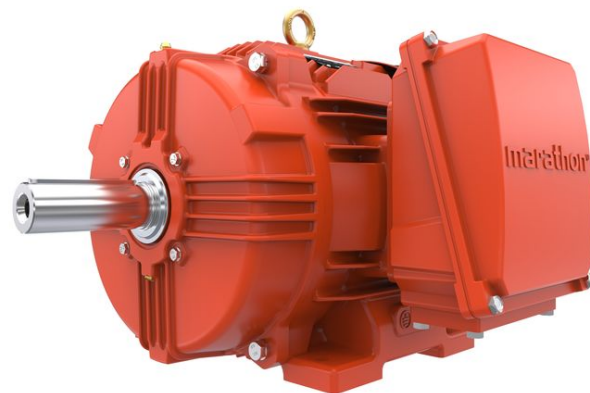

PRODUCT INFORMATION PACKET

marathon[®]
Motors

Model No: TCM5P54A2113GAC011
Catalog No: TCM5P54A2113GAC011

TerraMAX[®] IE3, Mining Duty Motors, 5.5 kW, 3Ph, 8 Pole, 230/400V, B3, 50Hz, 160M Frame, TEFC

Regal and Marathon are trademarks of Regal Rexnord Corporation or one of its affiliated companies.
©2022 Regal Rexnord Corporation, All Rights Reserved. MC017097E