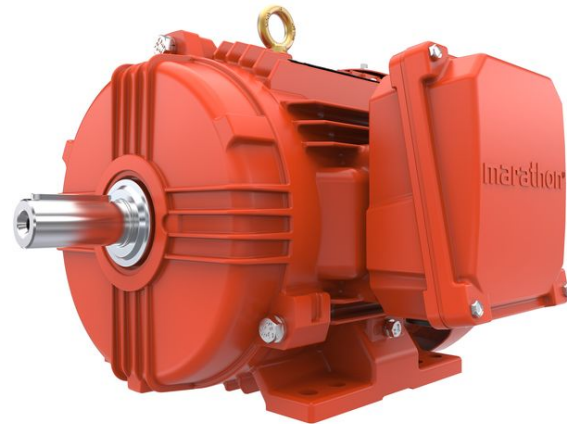

PRODUCT INFORMATION PACKET

marathon[®]
Motors

Model No: TCM2P23AZ113GAC011
Catalog No: TCM2P23AZ113GAC011

TerraMAX[®] IE3, Mining Duty Motors, 2.2 kW, 3Ph, 6 Pole, 230/400V, B3, 50Hz, 112M Frame, TEFC

Regal and Marathon are trademarks of Regal Rexnord Corporation or one of its affiliated companies.
©2022 Regal Rexnord Corporation, All Rights Reserved. MC017097E