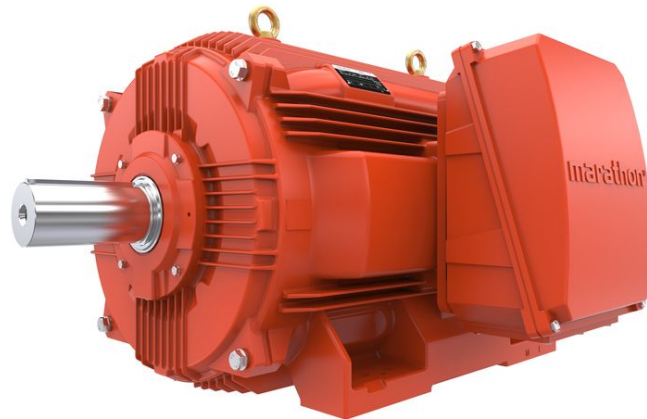

PRODUCT INFORMATION PACKET

marathon[®]
Motors

Model No: TCM2004A2113GAC011

Catalog No: TCM2004A2113GAC011

TerraMAX[®] IE3, Mining Duty Motors, 200 kW, 3Ph, 8 Pole, 400/690V, B3, 50Hz, 355L Frame, TEFC

Regal and Marathon are trademarks of Regal Rexnord Corporation or one of its affiliated companies.