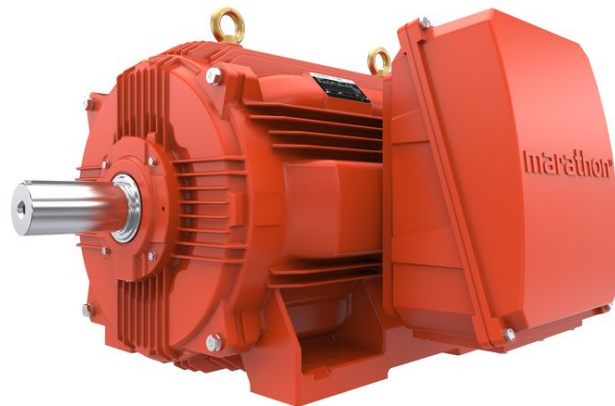

PRODUCT INFORMATION PACKET

marathon[®]
Motors

Model No: TCM2002A2113GAC011

Catalog No: TCM2002A2113GAC011

TerraMAX[®] IE3, Mining Duty Motors, 200 kW, 3Ph, 4 Pole, 400/690V, B3, 50Hz, 315L Frame, TEFC

Regal and Marathon are trademarks of Regal Rexnord Corporation or one of its affiliated companies.