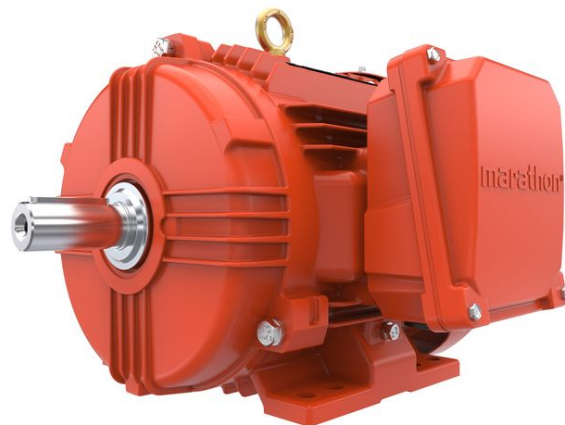

PRODUCT INFORMATION PACKET

marathon[®]
Motors

Model No: TCM1P54AZ113GAC011
Catalog No: TCM1P54AZ113GAC011

TerraMAX[®] IE3, Mining Duty Motors, 1.5 kW, 3Ph, 8 Pole, 230/400V, B3, 50Hz, 112M Frame, TEFC

Regal and Marathon are trademarks of Regal Rexnord Corporation or one of its affiliated companies.
©2022 Regal Rexnord Corporation, All Rights Reserved. MC017097E