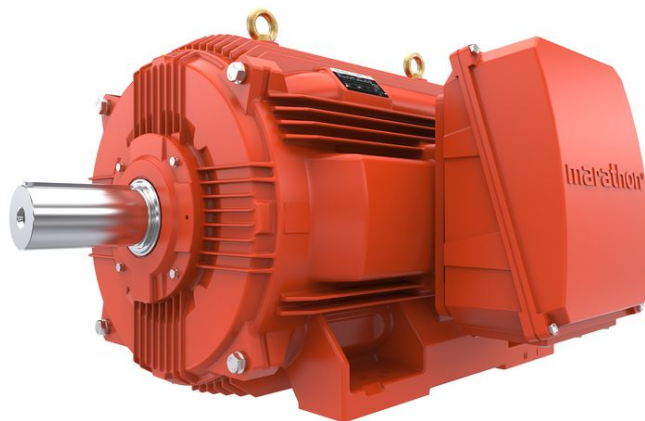

# PRODUCT INFORMATION PACKET

**marathon**<sup>®</sup>  
Motors

Model No: TCM1504A2113GAC011

Catalog No: TCM1504A2113GAC011

TerraMAX<sup>®</sup> IE3, Mining Duty Motors, 150 kW, 3Ph, 8 Pole, 400/690V, B3, 50Hz, 355M Frame, TEFC