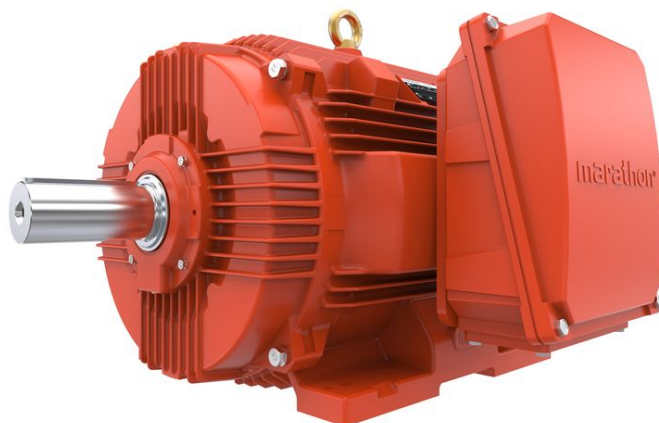

# PRODUCT INFORMATION PACKET

marathon®  
Motors

Model No: TCM0454A2113GAC011

Catalog No: TCM0454A2113GAC011

TerraMAX® IE3, Mining Duty Motors, 45 kW, 3Ph, 8 Pole, 400/690V, B3, 50Hz, 280M Frame, TEFC

Regal and Marathon are trademarks of Regal Rexnord Corporation or one of its affiliated companies.