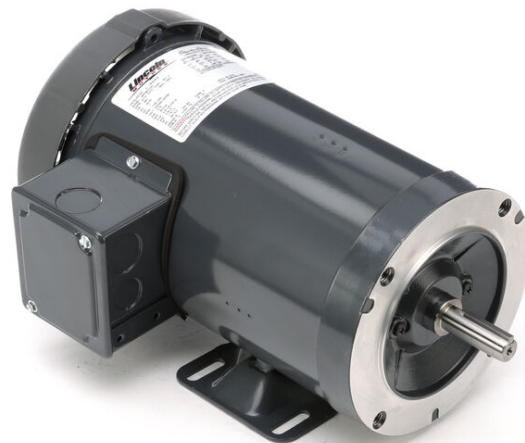

PRODUCT INFORMATION PACKET

Model No: LM33573

Catalog No: LM33573

General Purpose Motor, 3 & 3 HP, 3 Ph, 60 & 50 Hz, 230/460 & 190-208/380-415 V, 1800 & 1500 RPM,
182TC Frame, TEFC

Regal and Leeson are trademarks of Regal Rexnord Corporation or one of its affiliated companies.