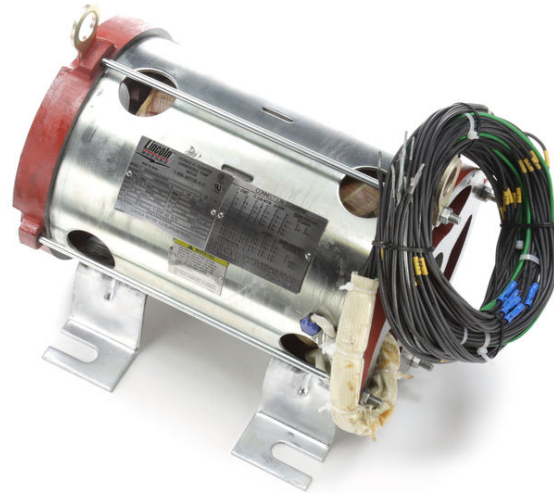

# PRODUCT INFORMATION PACKET

Model No: LM29660  
Catalog No: LM29660  
Elevator Duty Motor, 20 & 15 HP, 3 Ph, 60 & 60 Hz, 230/460 & 230/460 V, 3600 & 3600 RPM,  
160TZ Frame, OPEN

Regal and Leeson are trademarks of Regal Rexnord Corporation or one of its affiliated companies.  
©2023 Regal Rexnord Corporation, All Rights Reserved. MC017097E