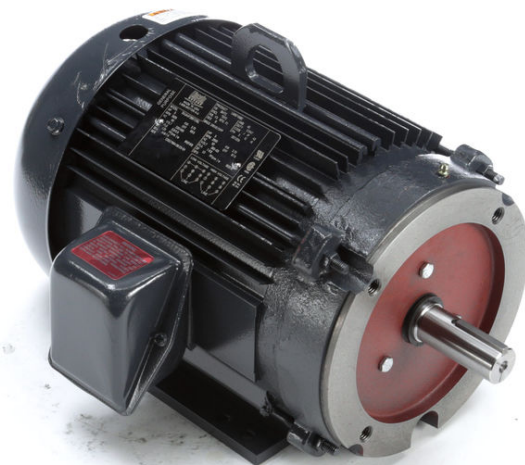

# PRODUCT INFORMATION PACKET

Model No: LM22830

Catalog No: LM22830

Speed Ratio Motors, TEFC, 5 HP, 3 Ph, 60 Hz, 230/460 V, 1750 RPM, 184TC Frame

Regal and are trademarks of Regal Rexnord Corporation or one of its affiliated companies.  
©2022 Regal Rexnord Corporation, All Rights Reserved. MC017097E