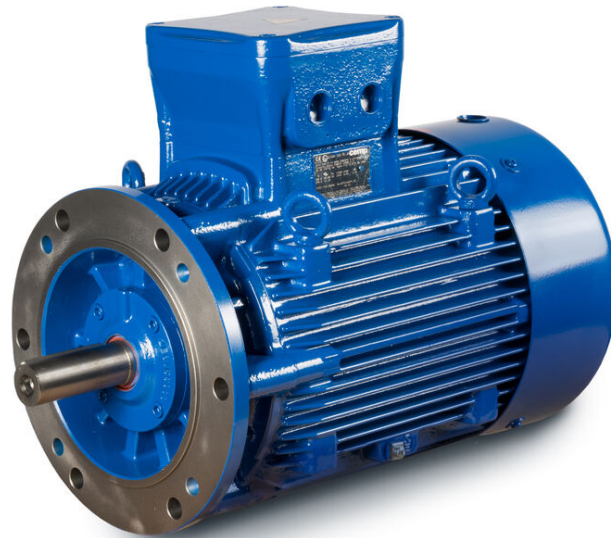

PRODUCT INFORMATION PACKET

Model No: E3AC3006105B50S41100

Catalog No: E3AC3006105B50S41100

Made in Italy E3AC30 Series, General Purpose Low Voltage IEC motor IE3, Flameproof, 1,50kW,
3 phase, 966 RPM, D230/Y400V 50Hz, 100L Frame B5, 6 Poles, IC411