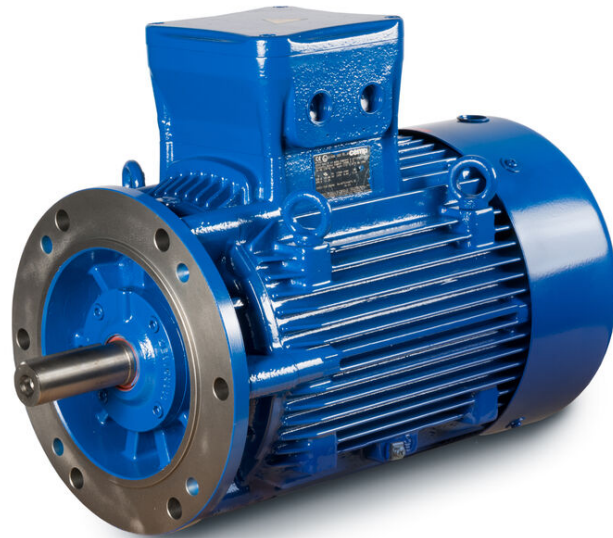

# PRODUCT INFORMATION PACKET

Model No: E3AB3006351B50D41100

Catalog No: E3AB3006351B50D41100

Made in Italy E3AB30 Series, General Purpose Low Voltage IEC motor IE3, Flameproof, 160,00kW,  
3 phase, 992 RPM, D400/Y690V 50Hz, 355MA Frame B5, 6 Poles, IC411