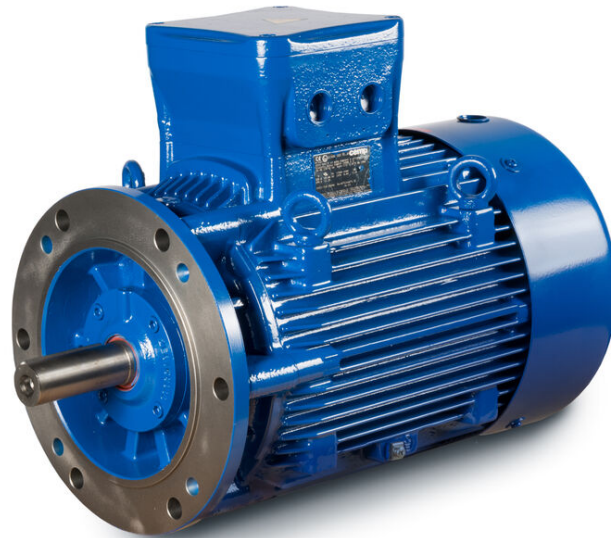

PRODUCT INFORMATION PACKET

Model No: E3AB3006255B50D41100

Catalog No: E3AB3006255B50D41100

Made in Italy E3AB30 Series, General Purpose Low Voltage IEC motor IE3, Flameproof, 37,00kW,
3 phase, 987 RPM, D400/Y690V 50Hz, 250MA Frame B5, 6 Poles, IC411