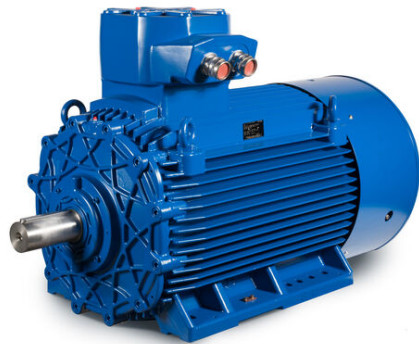

# PRODUCT INFORMATION PACKET

Model No: E3AB3004317B30D41100

Catalog No: E3AB3004317B30D41100

Made in Italy E3AB30 Series, General Purpose Low Voltage IEC motor IE3, Flameproof, 200,00kW,  
3 phase, 1489 RPM, D400/Y690V 50Hz, 315LC Frame B3, 4 Poles, IC411