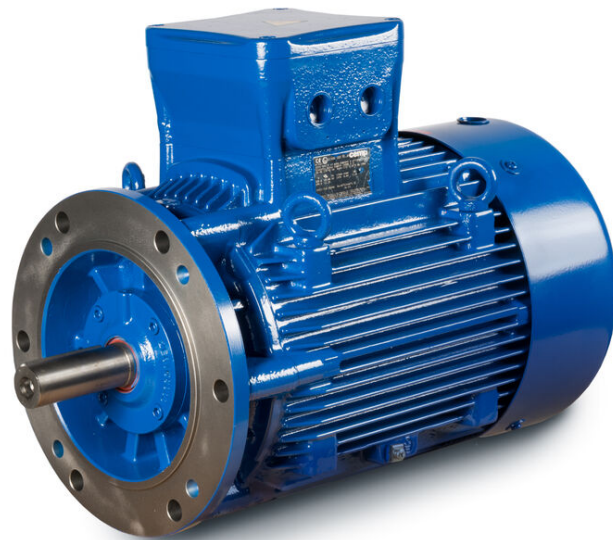

# PRODUCT INFORMATION PACKET

Model No: E3AB3004169B50D41100

Catalog No: E3AB3004169B50D41100

Made in Italy E3AB30 Series, General Purpose Low Voltage IEC motor IE3, Flameproof, 18,5kW,  
3 phase, 1477 RPM, D400/Y690V 50Hz, 160LB Frame B5, 4 Poles, IC411, Higher Output Motor