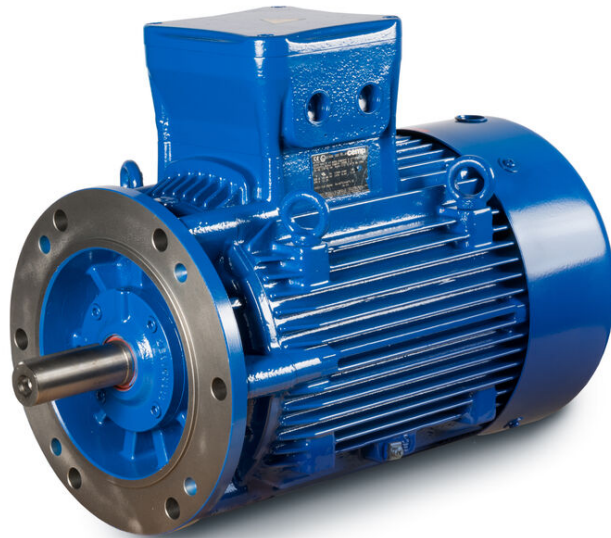

PRODUCT INFORMATION PACKET

Model No: E3AB3002359B50D41100

Catalog No: E3AB3002359B50D41100

Made in Italy E3AB30 Series, General Purpose Low Voltage IEC motor IE3, Flameproof, 375,00kW,
3 phase, 2980 RPM, D400/Y690V 50Hz, 355LD Frame B5, 2 Poles, IC411