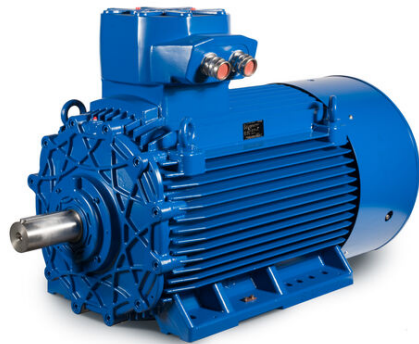

PRODUCT INFORMATION PACKET

Model No: E3AB3002313B30D41100

Catalog No: E3AB3002313B30D41100

Made in Italy E3AB30 Series, General Purpose Low Voltage IEC motor IE3, Flameproof, 132,00kW,
3 phase, 2983 RPM, D400/Y690V 50Hz, 315MB Frame B3, 2 Poles, IC411