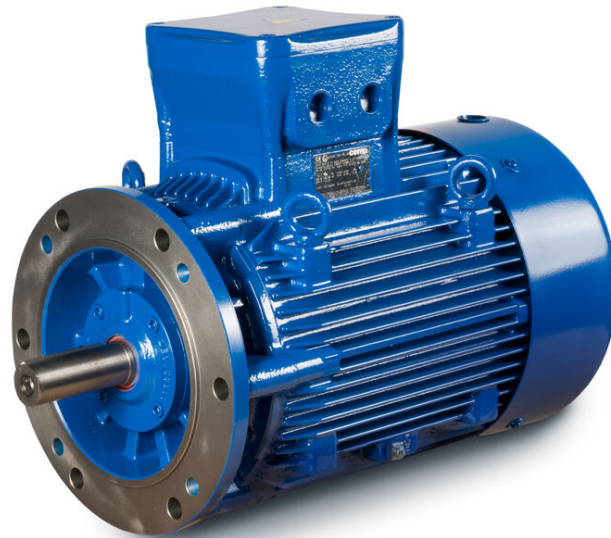

# PRODUCT INFORMATION PACKET

Model No: E3AB3002285B50D41100

Catalog No: E3AB3002285B50D41100

Made in Italy E3AB30 Series, General Purpose Low Voltage IEC motor IE3, Flameproof, 90,00kW,  
3 phase, 2981 RPM, D400/Y690V 50Hz, 280SM Frame B5, 2 Poles, IC411