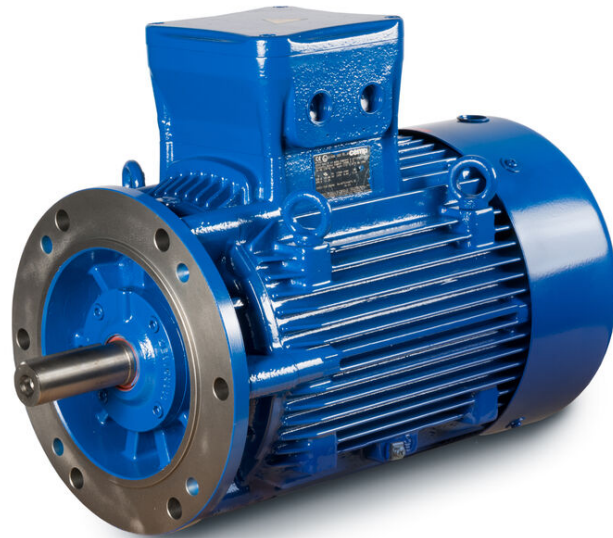

PRODUCT INFORMATION PACKET

Model No: E3AB3002223B50D41100

Catalog No: E3AB3002223B50D41100

Made in Italy E3AB30 Series, General Purpose Low Voltage IEC motor IE3, Flameproof, 45,00kW,
3 phase, 2976 RPM, D400/Y690V 50Hz, 225SM Frame B5, 2 Poles, IC411