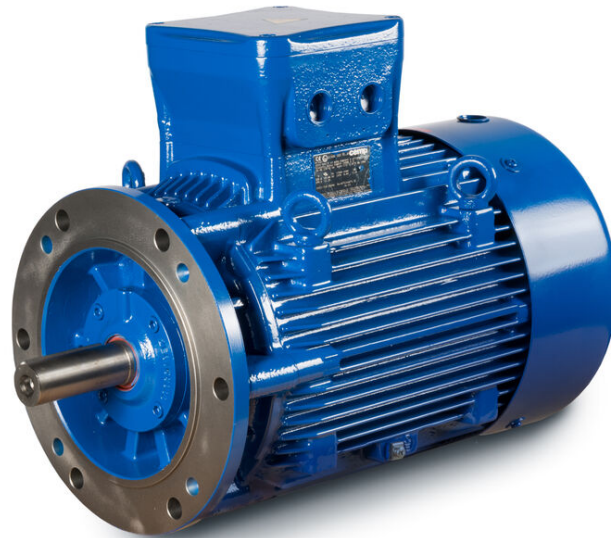

PRODUCT INFORMATION PACKET

Model No: E3AB3002103B50S41100

Catalog No: E3AB3002103B50S41100

Made in Italy E3AB30 Series, General Purpose Low Voltage IEC motor IE3, Flameproof, 3,00kW,
3 phase, 2879 RPM, D230/Y400V 50Hz, 100LA Frame B5, 2 Poles, IC411