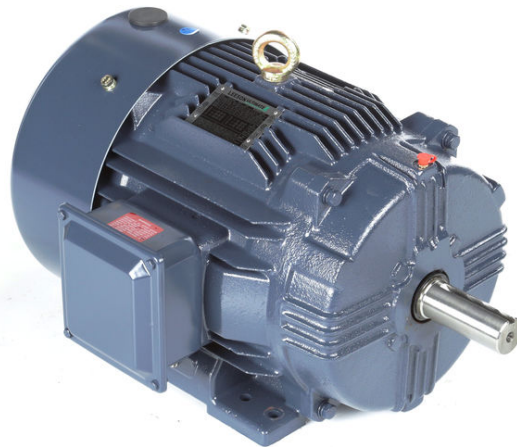

# PRODUCT INFORMATION PACKET

Model No: B199789.00

Catalog No: B199789.00

Close-Coupled Pump Motor, 10 & 7.50 HP, 3 Ph, 60 & 50 Hz, 230/460 & 190/380 V, 1800 & 1500 RPM,  
215JP Frame, TEFC

Regal and Leeson are trademarks of Regal Rexnord Corporation or one of its affiliated companies.