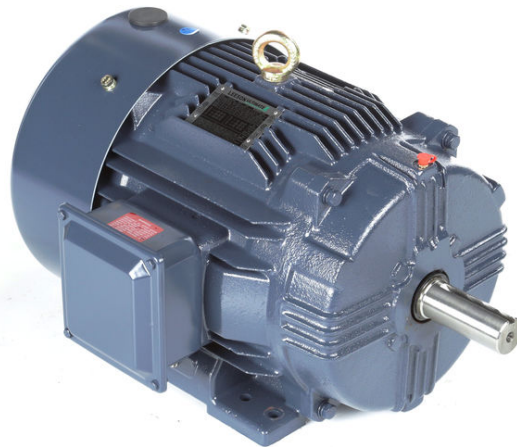

PRODUCT INFORMATION PACKET

Model No: B199786.00

Catalog No: B199786.00

Close-Coupled Pump Motor, 15 & 10 HP, 3 Ph, 60 & 50 Hz, 230/460 & 190/380 V, 3600 & 3000 RPM,
215JP Frame, DP

Regal and Leeson are trademarks of Regal Rexnord Corporation or one of its affiliated companies.