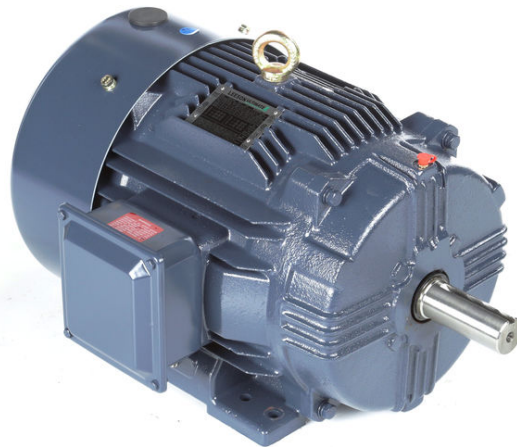

PRODUCT INFORMATION PACKET

Model No: B199775.00

Catalog No: B199775.00

Close-Coupled Pump Motor, 7.50 & 5 HP, 3 Ph, 60 & 50 Hz, 230/460 & 190/380 V, 1800 & 1500 RPM,
213JM Frame, DP

Regal and Leeson are trademarks of Regal Rexnord Corporation or one of its affiliated companies.