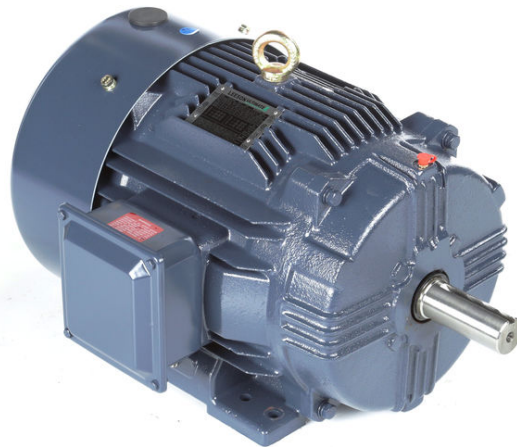

PRODUCT INFORMATION PACKET

Model No: B199067.00

Catalog No: B199067.00

General Purpose Motor, 40 & 30 HP, 3 Ph, 60 & 50 Hz, 230/460 & 190/380 V, 3600 & 3000 RPM,
324TSC Frame, TEFC

Regal and Leeson are trademarks of Regal Rexnord Corporation or one of its affiliated companies.