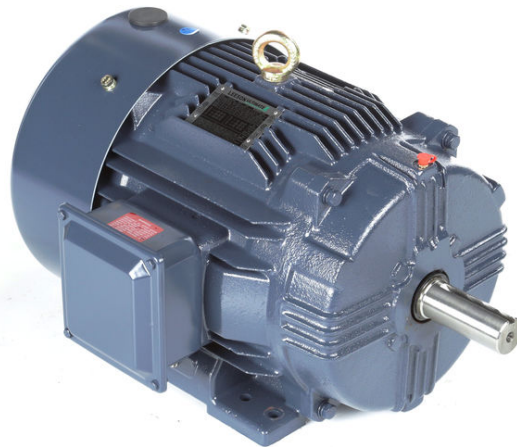

PRODUCT INFORMATION PACKET

Model No: B194120.00

Catalog No: B194120.00

Close-Coupled Pump Motor, 25 & 20 HP, 3 Ph, 60 & 50 Hz, 230/460 & 190/380 V, 3600 & 3000 RPM,
284JP Frame, TEFC

Regal and Leeson are trademarks of Regal Rexnord Corporation or one of its affiliated companies.