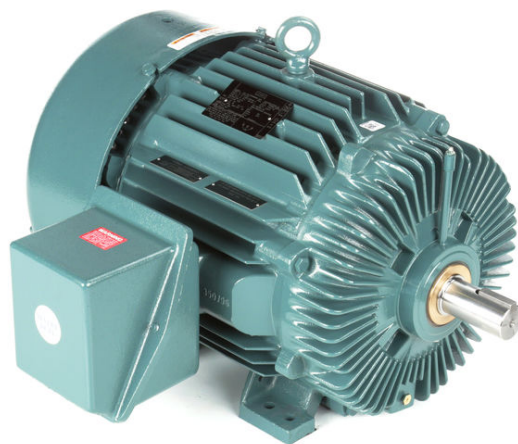

PRODUCT INFORMATION PACKET

Model No: 811654.00
Catalog No: 811654.00
20 HP Severe Duty Motor, 3 phase, 1200 RPM, 460 V, 286T Frame, TEFC
Severe Duty Motors

Regal and Leeson are trademarks of Regal Rexnord Corporation or one of its affiliated companies.
©2021 Regal Rexnord Corporation, All Rights Reserved. MC017097E