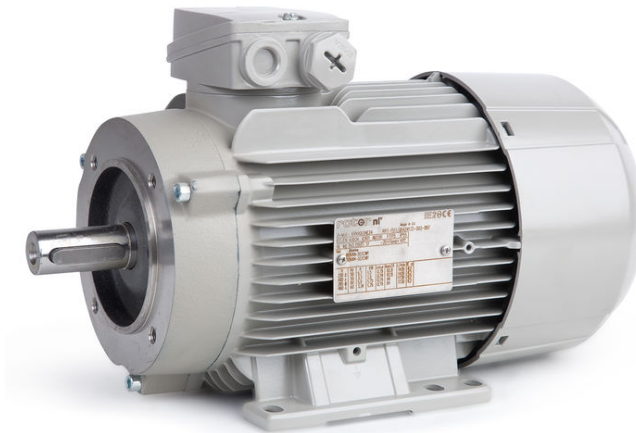

# PRODUCT INFORMATION PACKET

rotor nl<sup>®</sup>

Model No: 6RN90L02E36U46B2181-A

Catalog No: 6RN90L02E36U46B@2181-A

3.00 kW General Purpose Low Voltage IEC Motor IE3, 3 phase, 3000 rpm, D400/Y690V 50Hz,  
90L Frame B34, IC411