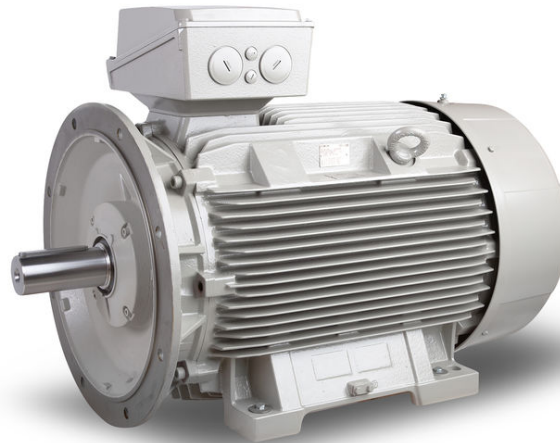

# PRODUCT INFORMATION PACKET

rotor<sup>nl</sup>

Model No: 6RN90L02E34U24B3041-Uni

Catalog No: 6RN90L02E34U24B@3041-Uni

2.20 kW General Purpose Low Voltage IEC Motor IE3, 3 phase, 3000 rpm, D230/Y400V 50Hz,  
90L Frame B5, IC411