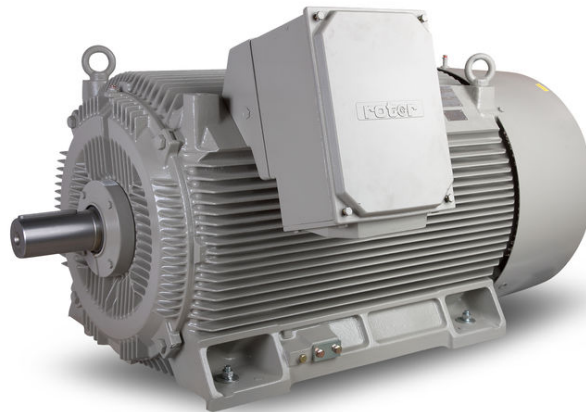

PRODUCT INFORMATION PACKET

rotor nl[®]

Model No: 6RN225M06E42U461041

Catalog No: 6RN225M06E42U46@1041

30.00 kW General Purpose Low Voltage IEC Motor IE3, 3 phase, 1000 rpm, D400/Y690V 50Hz,
225M Frame B3, IC411