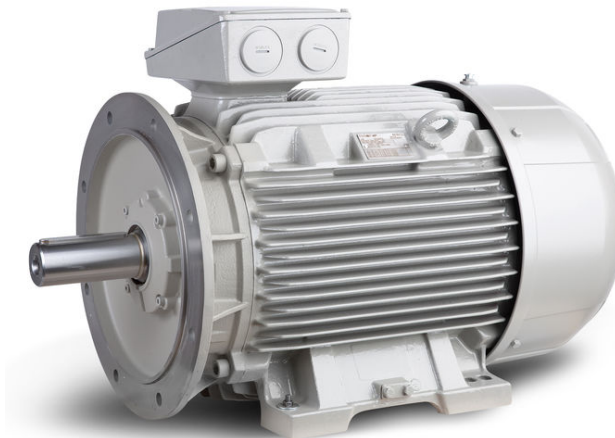

PRODUCT INFORMATION PACKET

rotor nl®

Model No: 6RN225M02E36U46B2021

Catalog No: 6RN225M02E36U46B@2021

55.00 kW General Purpose Low Voltage IEC Motor IE3, 3 phase, 3000 rpm, D400/Y690V 50Hz,
225M Frame B35, IC411