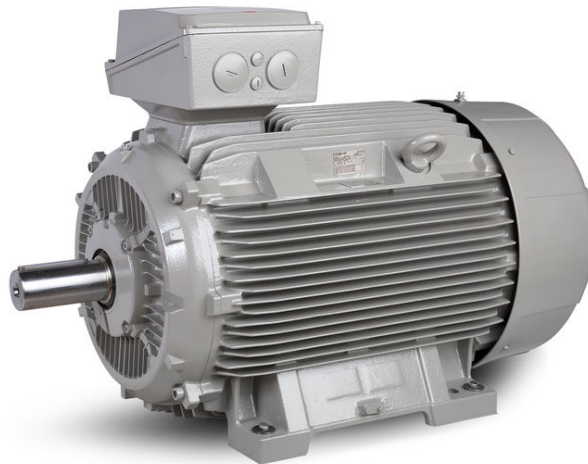

PRODUCT INFORMATION PACKET

rotor^{nl}

Model No: 6RN200L02E35U461041

Catalog No: 6RN200L02E35U46@1041

37.00 kW General Purpose Low Voltage IEC Motor IE3, 3 phase, 3000 rpm, D400/Y690V 50Hz,
200L Frame B3, IC411