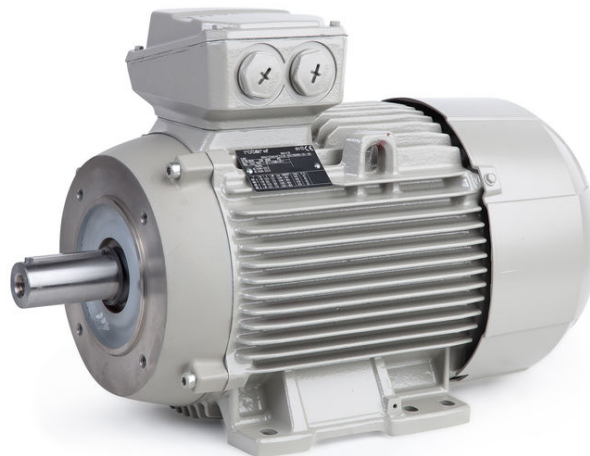

PRODUCT INFORMATION PACKET

rotor nl®

Model No: 6RN132S06E30U46B2081

Catalog No: 6RN132S06E30U46B@2081

3.00 kW General Purpose Low Voltage IEC Motor IE3, 3 phase, 1000 rpm, D400/Y690V 50Hz,
132S Frame B35, IC411