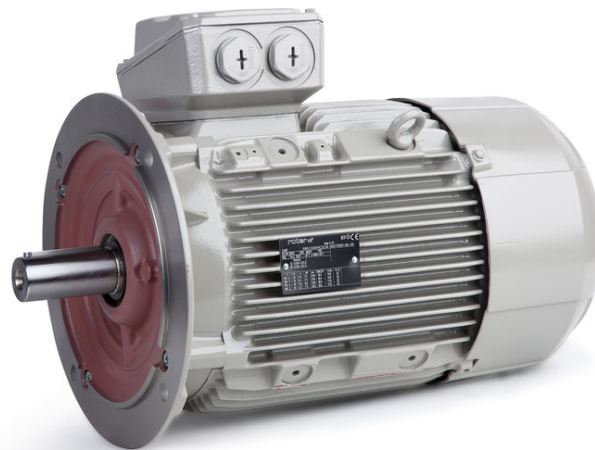

PRODUCT INFORMATION PACKET

rotor nl®

Model No: 6RN132S04E30U243041

Catalog No: 6RN132S04E30U24@3041

5.50 kW General Purpose Low Voltage IEC Motor IE3, 3 phase, 1500 rpm, D230/Y400V 50Hz,
132S Frame B5, IC411