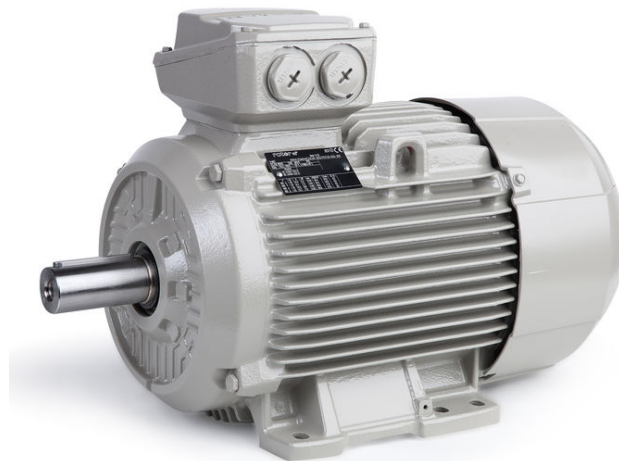

PRODUCT INFORMATION PACKET

rotor nl[®]

Model No: 6RN132M06E33U461081

Catalog No: 6RN132M06E33U46@1081

5.50 kW General Purpose Low Voltage IEC Motor IE3, 3 phase, 1000 rpm, D400/Y690V 50Hz,
132M Frame B3, IC411