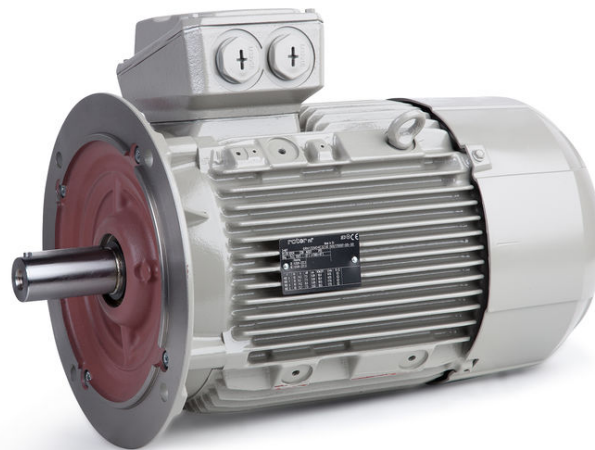

PRODUCT INFORMATION PACKET

rotor nl®

Model No: 6RN132M06E33U243041

Catalog No: 6RN132M06E33U24@3041

5.50 kW General Purpose Low Voltage IEC Motor IE3, 3 phase, 1000 rpm, D230/Y400V 50Hz,
132M Frame B5, IC411