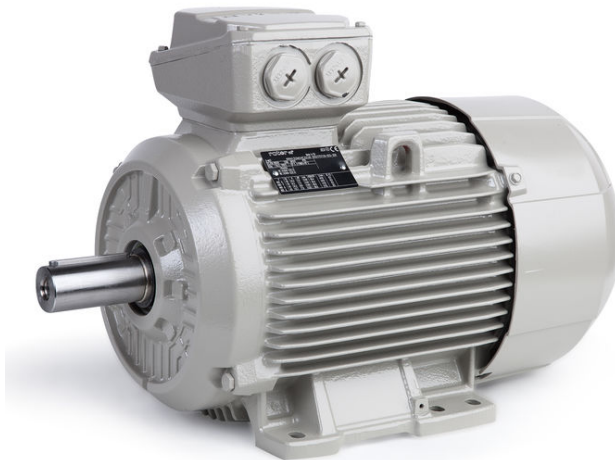

# PRODUCT INFORMATION PACKET

rotor nl<sup>®</sup>

Model No: 6RN132M04E36VU241081

Catalog No: 6RN132M04E36VU24@1081

11.00 kW General Purpose Low Voltage IEC Motor IE3, 3 phase, 1500 rpm, D230/Y40V 50Hz,  
132M Frame B3, IC411