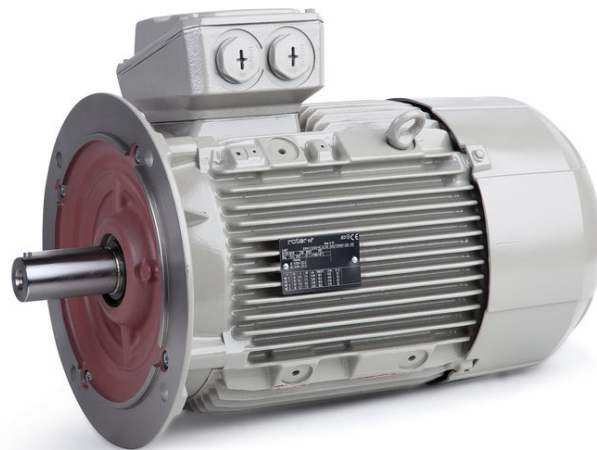

PRODUCT INFORMATION PACKET

rotor nl®

Model No: 6RN132M02E37U243041

Catalog No: 6RN132M02E37U24@3041

15.00 kW General Purpose Low Voltage IEC Motor IE3, 3 phase, 3000 rpm, D230/Y400V 50Hz,
132M Frame B5, IC411