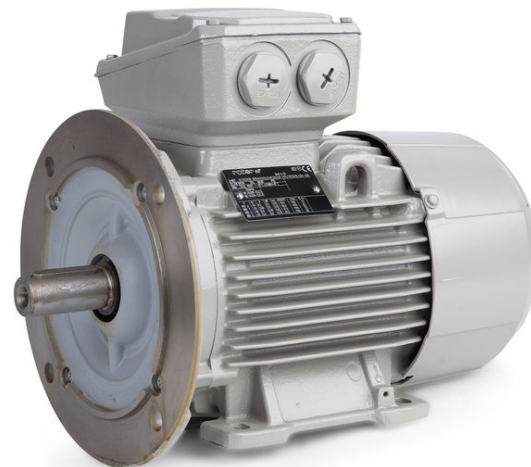

PRODUCT INFORMATION PACKET

rotor nl®

Model No: 6RN100L04E35U46B2081

Catalog No: 6RN100L04E35U46B@2081

3.00 kW General Purpose Low Voltage IEC Motor IE3, 3 phase, 1500 rpm, D400/Y690V 50Hz,
100L Frame B35, IC411