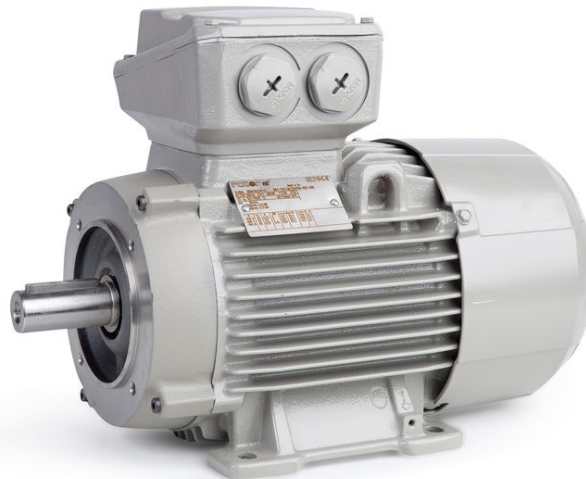

PRODUCT INFORMATION PACKET

rotor nl[®]

Model No: 6RN100L04E35U24B2181-A

Catalog No: 6RN100L04E35U24B@2181-A

3.00 kW General Purpose Low Voltage IEC Motor IE3, 3 phase, 1500 rpm, D230/Y400V 50Hz,
100L Frame B34, IC411