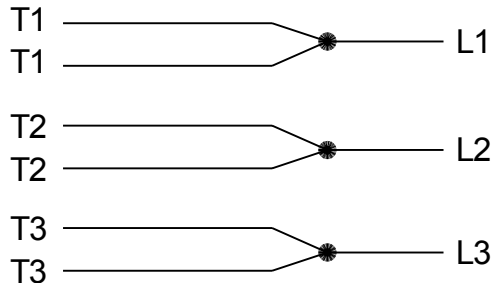

**THREE PHASE - SINGLE VOLTAGE
MOTOR - CONDUIT BOX @ 'A'**

**TO REVERSE ROTATION:
INTERCHANGE ANY TWO LINE
LEAD CONNECTIONS**

**NOTE FOR FACTORY USE ONLY:
TO SURGE TEST:
FOR 3 LEAD COMMON CONNECT:
CONNECT P1 TO T1 THEN P2 TO L1
FOR 6 LEAD COMMON CONNECT:
CONNECT P1 TO BOTH T1
THEN P2 TO L1**

TERMINAL BLOCK WHEN SPECIFIED

VIEW OF TERMINAL END

**IF MOTOR HAS MULTIPLE
T'S PER LEAD CONNECT
TOGETHER LIKE T'S**

A-9806 DECAL

- T2BM
- T6AW
- T6AL
- T6Z
- T4EG
- T4BF
- T8A
- T6H
- T6A
- T4AX
- T4A
- T2A
- T2F