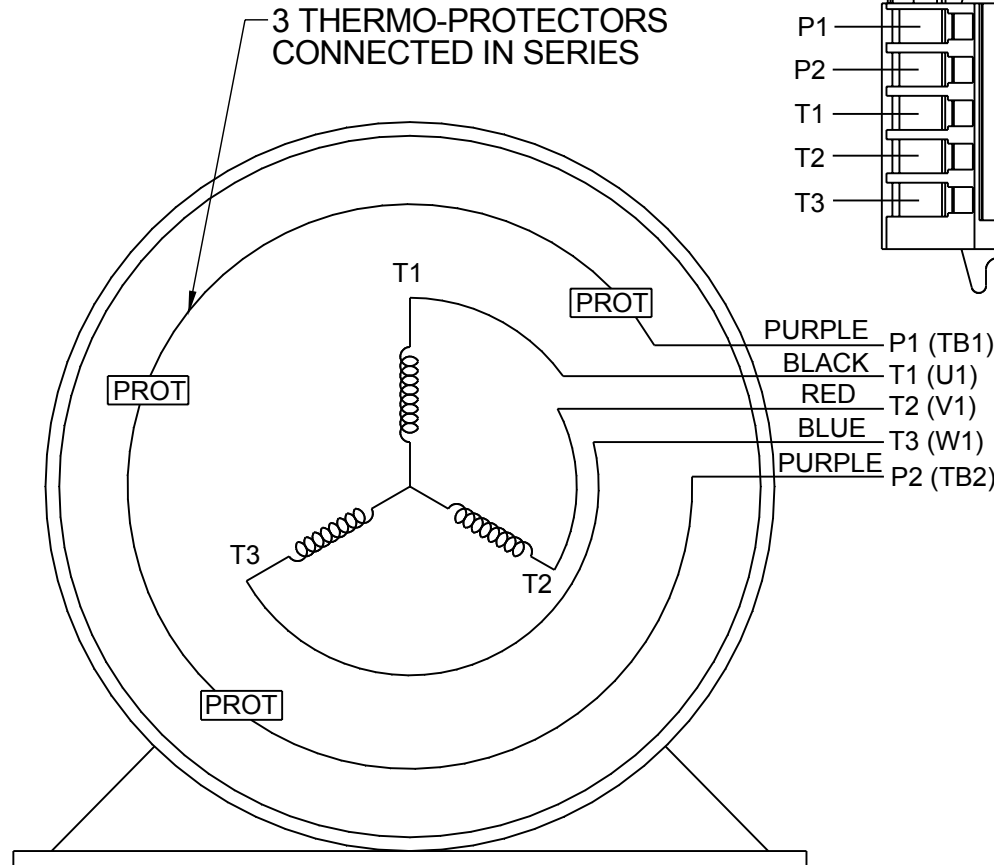

The logo for Regal Rexnord, featuring a stylized 'R' icon followed by the text 'RegalRexnord'.

Nameplate Specifications

Technical Specifications

Connection Drawing

EE7300T

Outline Drawing

TBD

This is an uncontrolled document once printed or downloaded and is subject to change without notice. Date Created:01/05/2023

**THREE PHASE - SINGLE VOLTAGE
MOTOR - CONDUIT BOX @ 'A'**

**TO REVERSE ROTATION:
INTERCHANGE ANY TWO LINE
LEAD CONNECTIONS**

**NOTE FOR FACTORY USE ONLY:
TO SURGE TEST:
FOR 3 LEAD COMMON CONNECT:
CONNECT P1 TO T1 THEN P2 TO L1
FOR 6 LEAD COMMON CONNECT:
CONNECT P1 TO BOTH T1
THEN P2 TO L1**

TERMINAL BLOCK WHEN SPECIFIED

VIEW OF TERMINAL END

**IF MOTOR HAS MULTIPLE
T'S PER LEAD CONNECT
TOGETHER LIKE T'S**

A-9806 DECAL

- T2BM
- T6AW
- T6AL
- T6Z
- T4EG
- T4BF
- T8A
- T6H
- T6A
- T4AX
- T4A
- T2A
- T2F