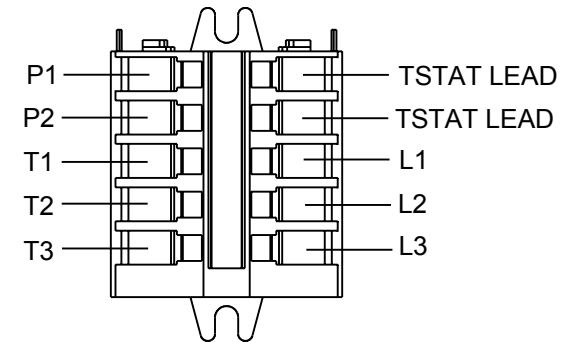

**THREE PHASE - SINGLE VOLTAGE
MOTOR - CONDUIT BOX @ 'A'**

**TO REVERSE ROTATION:
INTERCHANGE ANY TWO LINE
LEAD CONNECTIONS**

**NOTE FOR FACTORY USE ONLY:
TO SURGE TEST:
FOR 3 LEAD COMMON CONNECT:
CONNECT P1 TO T1 THEN P2 TO L1
FOR 6 LEAD COMMON CONNECT:
CONNECT P1 TO BOTH T1
THEN P2 TO L1**

TERMINAL BLOCK WHEN SPECIFIED

VIEW OF TERMINAL END

**IF MOTOR HAS MULTIPLE
T'S PER LEAD CONNECT
TOGETHER LIKE T'S**

A-9806 DECAL

- T2BM
- T6AW
- T6AL
- T6Z
- T4EG
- T4BF
- T8A
- T6H
- T6A
- T4AX
- T4A
- T2A
- T2F