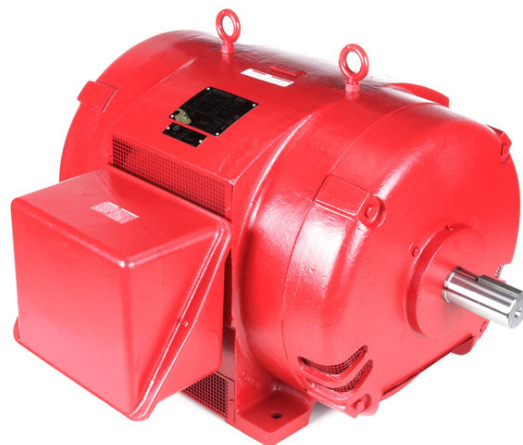

PRODUCT INFORMATION PACKET

marathon®
Motors

Model No: 445TSTD4035

Catalog No: U1128

200 HP Fire Pump Motor, 3 phase, 1800 RPM, 575 V, 445TS Frame, ODP

Fire Pump Motors

Regal and Marathon are trademarks of Regal Rexnord Corporation or one of its affiliated companies.