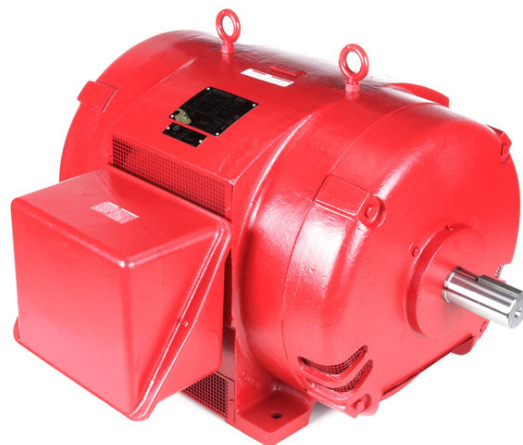

PRODUCT INFORMATION PACKET

marathon®
Motors

Model No: 445TSTDCD14023

Catalog No: U1539A

250 HP Fire Pump Motor, 3 phase, 3600 RPM, 380-400 V, 445TS Frame, ODP

Fire Pump Motors

Regal and Marathon are trademarks of Regal Rexnord Corporation or one of its affiliated companies.