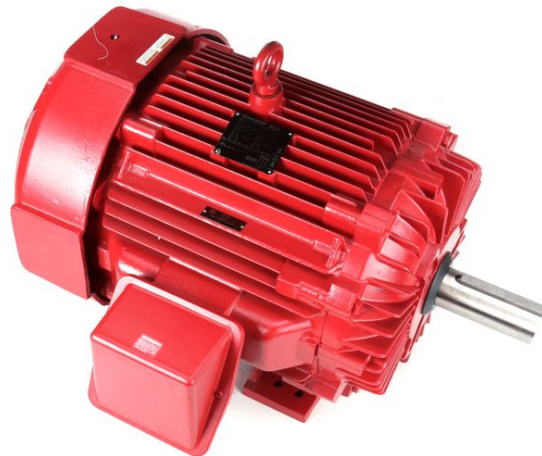

PRODUCT INFORMATION PACKET

marathon®
Motors

Model No: 444TTFN14048

Catalog No: Y1633

Fire Pump Motor, 125 & 100 HP, 3 Ph, 60 & 50 Hz, 460 & 380 V, 1800 & 1500 RPM, 444T Frame, TEFC

Regal and Marathon are trademarks of Regal Rexnord Corporation or one of its affiliated companies.