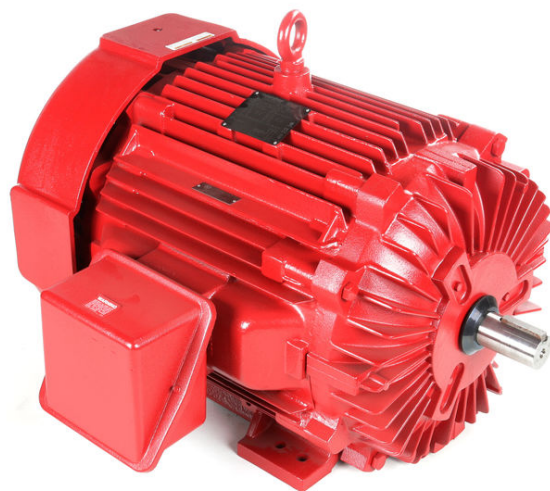

PRODUCT INFORMATION PACKET

marathon®
Motors

Model No: 326TSTFPA14013

Catalog No: Y1619

Fire Pump Motor, 50 & 40 HP, 3 Ph, 60 & 50 Hz, 230/460 & 190/380 V, 3600 & 3000 RPM, 326TS Frame,
TEFC

Regal and Marathon are trademarks of Regal Rexnord Corporation or one of its affiliated companies.