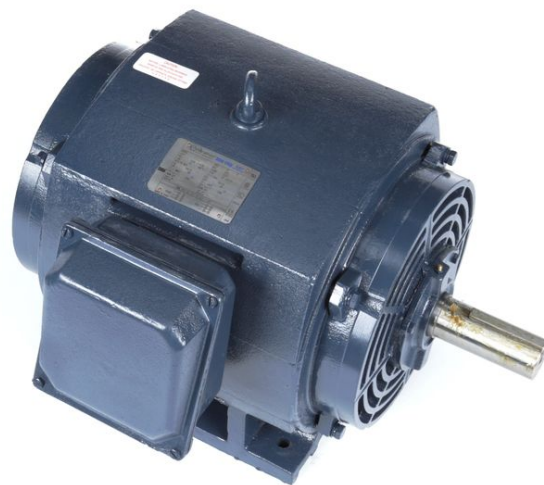

PRODUCT INFORMATION PACKET

marathon®
Motors

Model No: 286TTDN16073

Catalog No: E911A

30 HP General Purpose Motor, 3 phase, 1800 RPM, 200 V, 286T Frame, ODP
General Purpose Motors

Regal and Marathon are trademarks of Regal Rexnord Corporation or one of its affiliated companies.