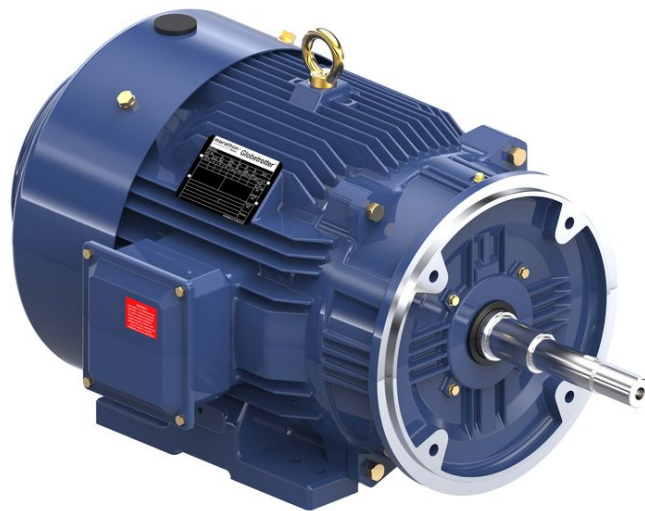

# PRODUCT INFORMATION PACKET

**marathon®**  
Motors

Model No: 284TTFCD6037

Catalog No: GT3428A

Globetrotter® Close-Coupled Pump Motor, 25 & 20 HP, 3 Ph, 60 & 50 Hz, 230/460 & 190/380 V,  
1800 & 1500 RPM, 284JP Frame, TEFC