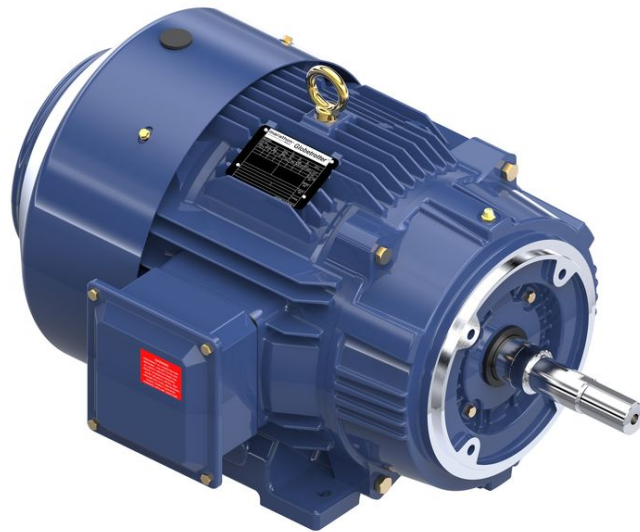

PRODUCT INFORMATION PACKET

marathon®
Motors

Model No: 256TTFCD6008

Catalog No: GT3224A

Globetrotter® Close-Coupled Pump Motor, 20 HP, 3 Ph, 60 Hz, 575 V, 3600 RPM, 256JM Frame, TEFC

Regal and Marathon are trademarks of Regal Rexnord Corporation or one of its affiliated companies.