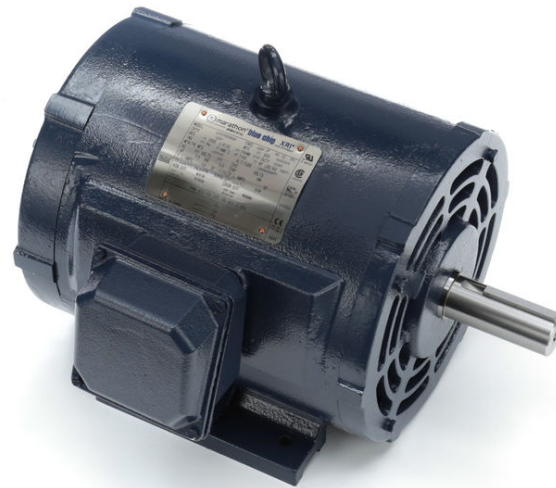

PRODUCT INFORMATION PACKET

marathon®
Motors

Model No: 213TTDC6029

Catalog No: U281

7.50 HP General Purpose Motor, 3 phase, 1800 RPM, 575 V, 213T Frame, ODP
General Purpose Motors

Regal and Marathon are trademarks of Regal Rexnord Corporation or one of its affiliated companies.