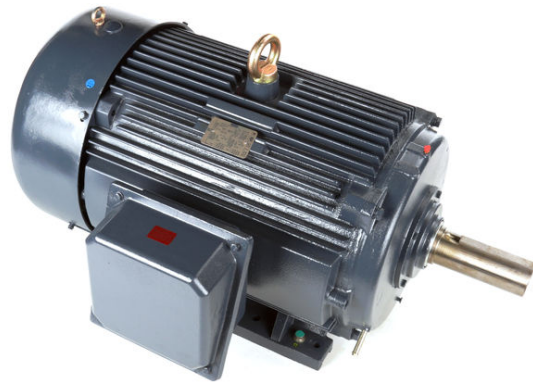

PRODUCT INFORMATION PACKET

Model No: 194191.00

Catalog No: 194191.00

Other Purpose Motor, 150 & 125 HP, 3 Ph, 60 & 50 Hz, 460 & 380 V, 1800 & 1500 RPM, 445T Frame, TEFC

Regal and Leeson are trademarks of Regal Rexnord Corporation or one of its affiliated companies.