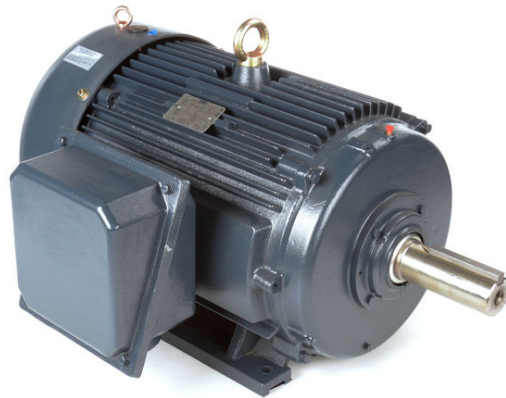

PRODUCT INFORMATION PACKET

Model No: 194188.00

Catalog No: 194188.00

Other Purpose Motor, 100 & 75 HP, 3 Ph, 60 & 50 Hz, 460 & 380 V, 1200 & 1000 RPM, 444T Frame, TEFC

Regal and Leeson are trademarks of Regal Rexnord Corporation or one of its affiliated companies.